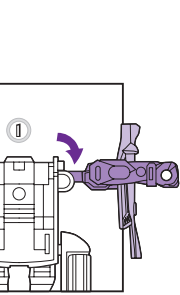

TRANSFORMERS

AGES 5+
83743/15200 Asst.

JOLT
DECEPTICON

NOTE: Some parts are made to detach if excessive force is applied and are designed to be reattached if separation occurs. Adult supervision may be necessary for younger children.

TRANSFORMERS.COM

CHANGING TO ROBOT

TURBO MODE

Reverse order of instructions to convert back into vehicle.